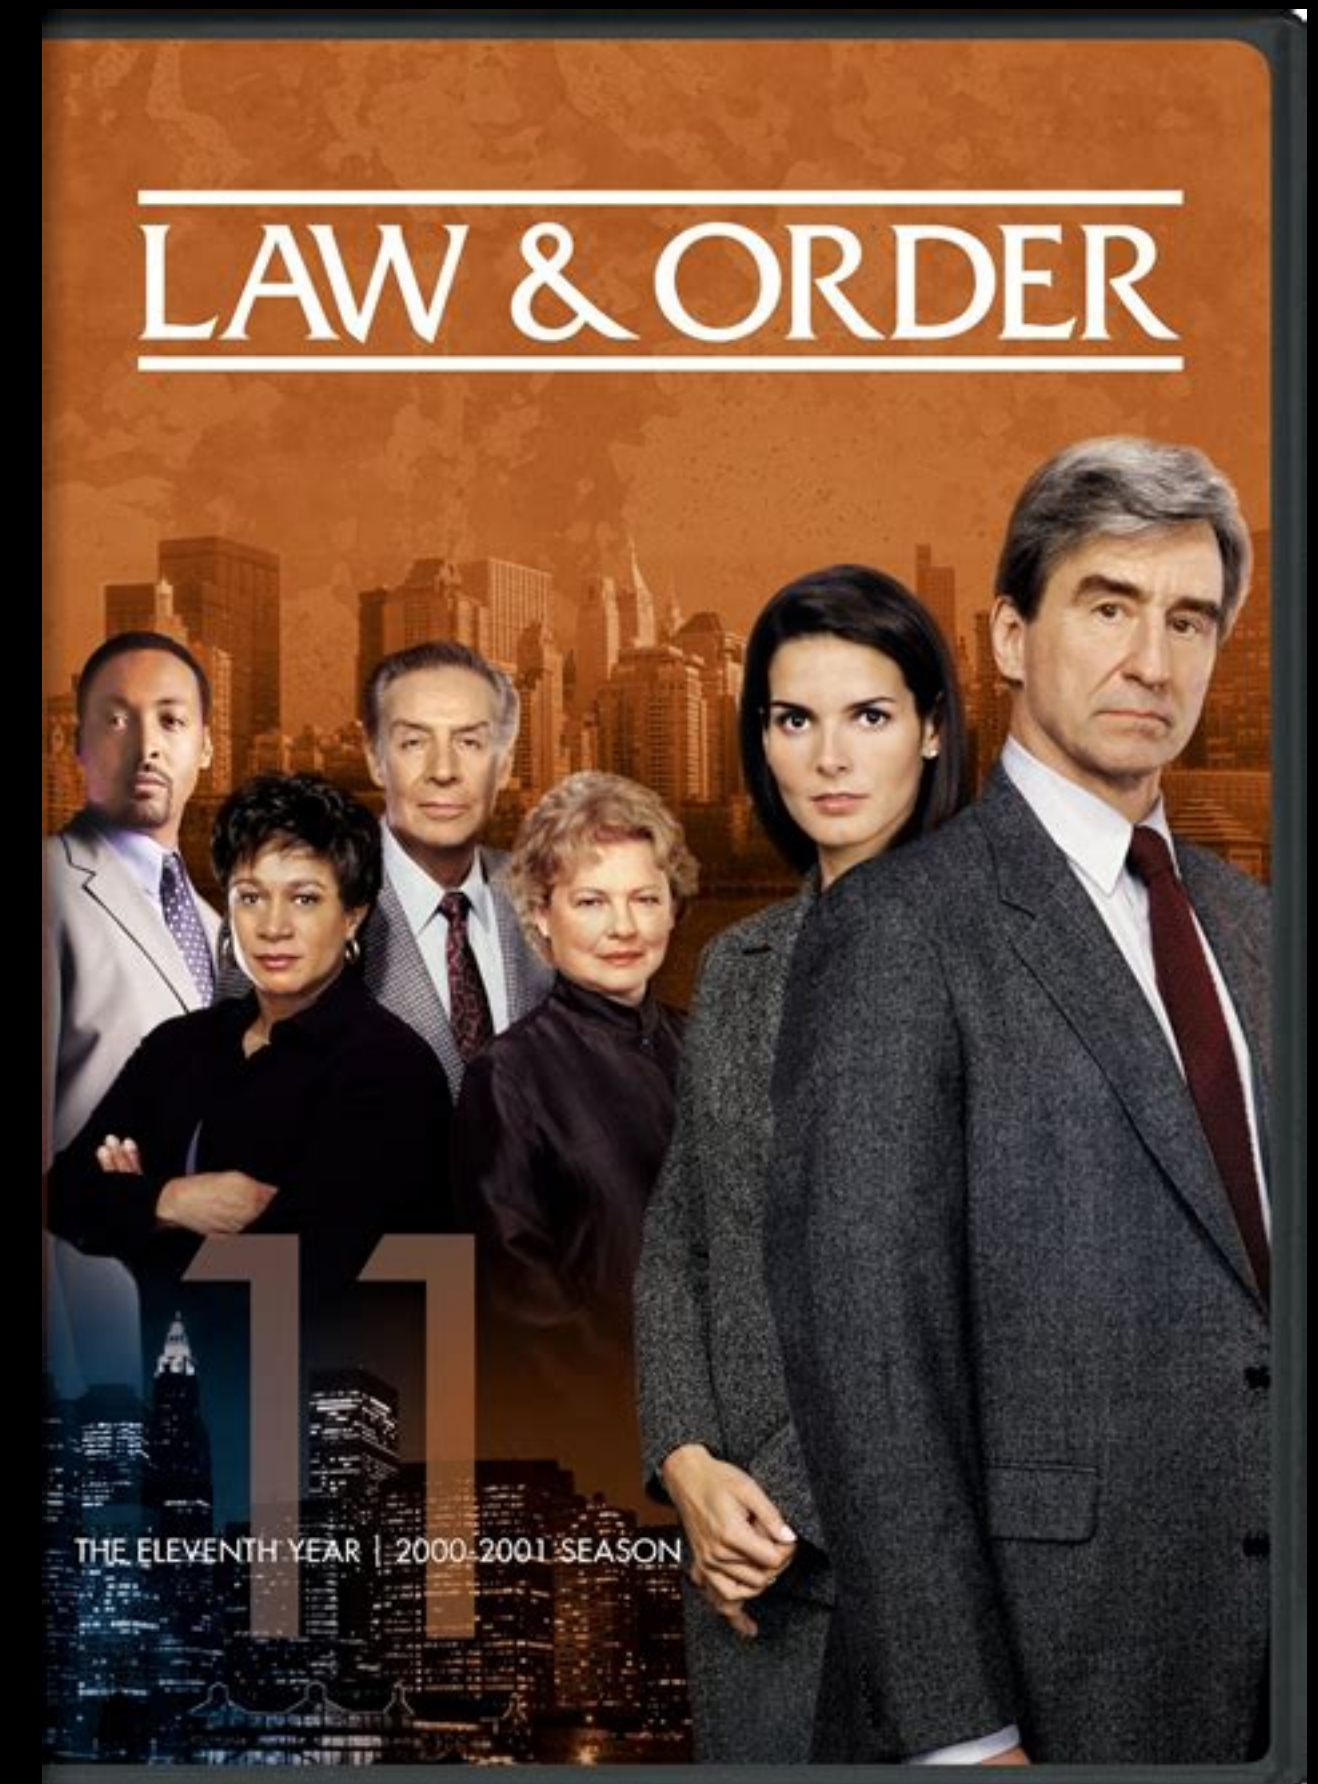

SYNOPSIS

2003 - College student LILLY FINCH is trailed by a mysterious stalker across Griffith Park. The stalker shoves her to the ground and stabs her multiple times.

20 years later at a press conference Lilly's brother begs the LAPD to reopen the cold case.

Captain Linda Martin agrees to take the lead on a new investigation into the case. She assembles her team and they quickly start questioning suspects. They bring in C J, a past love interest of Lilly's. Then out of nowhere an Encrypted email lands on Mr. Anderson's computer from an unknown hacker. The hacker attaches proof that C. J. is lying....

SHOW CROSS

CAPTAIN LINDA MARTIN

MAIN CHARACTER

Captain Linda Martin, 39, all business, direct, very organized and eccentric. Not your typical cop, very fashionable dressed, she could be a runway model.

She wants to be the best, she out paces everyone of her peers.

HACKER

MAIN CHARACTER

A mysterious informant hacker, who starts be sending the cops hacked information detailing Lilly's movements on the night of the murder and the identity of a potential suspect

PILOT